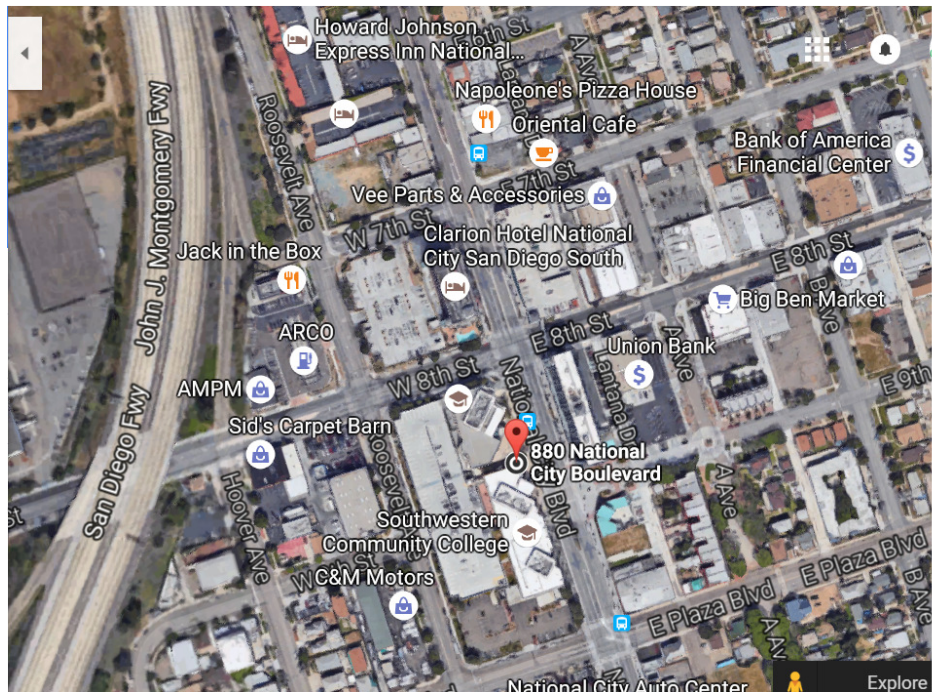

PARKING PERMIT

San Diego Contracting Opportunities Center
(SDCOC)

San Diego Contracting Opportunities Center (SDCOC) located at the Southwestern College Higher Education Center in National City (Center for Business Advancement) 880 National City Blvd., Suite 7100 National City, CA 91950
[Driving Directions](#)
(619) 216-6671

NOTE: You may park in any student space in the parking structure located at **901 Roosevelt Avenue**. Parking is available on the first or second level only (**do not park on the rooftop**). Proceed to the street level on National City Boulevard for entrance to the **Higher Education Center**.

SOUTH on I-5

Take I-5 South to 8th Street exit
Merge onto 8th Street
Turn right onto Roosevelt Ave
Turn left into parking structure

NORTH on I-5

Take I-5 North to the Plaza Blvd. Exit towards downtown
Turn left onto Roosevelt Ave
Turn right into the parking structure located on Roosevelt Ave.