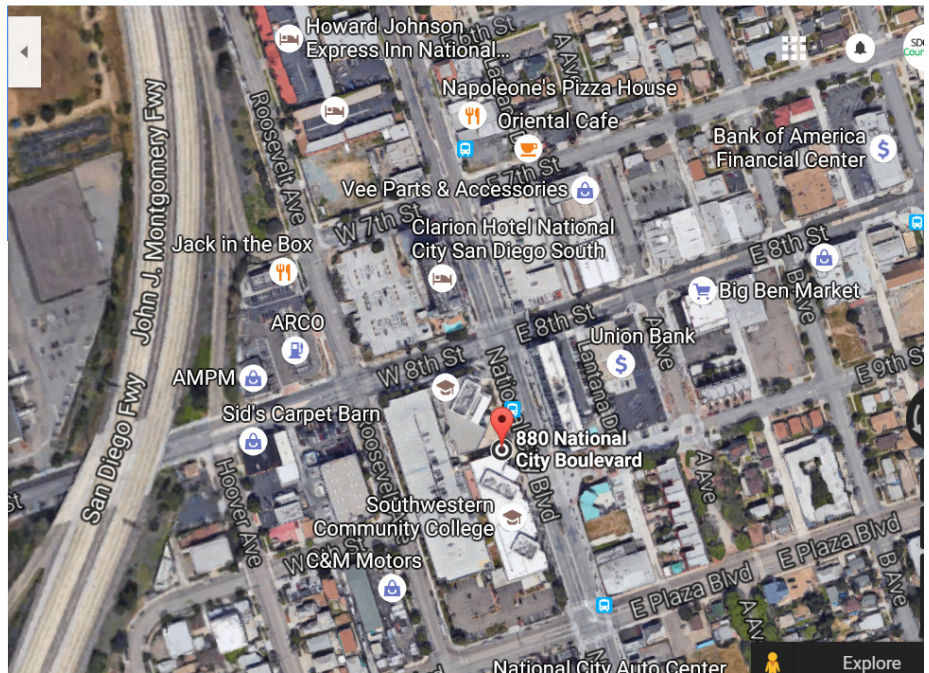

DATE: _____

*Please write clearly mm/dd/yy example 01/20/18
(Do not leave blank)*

DISPLAY ON DASHBOARD
PARKING PERMIT

San Diego Contracting Opportunities Center (SDCOC) located at the Southwestern College Higher Education Center in National City

880 National City Blvd., Suite 7100
National City, CA 91950

[Driving Directions](#)

(619) 216-6671

NOTE PARKING: You may park in any student space in the parking structure located at 901 Roosevelt Avenue between Plaza Boulevard and 8th Street. Parking is available on the first or second level (do not park in the rooftop). Walk toward the street level on National City Boulevard for entrance to the Higher Education Center.

SOUTH on I-5

Take I-5 South to 8th Street exit
Merge onto 8th Street
Turn right onto Roosevelt Ave
Turn left into parking structure

NORTH on I-5

Take I-5 North to the Plaza Blvd. Exit towards downtown
Turn left onto Roosevelt Ave
Turn right into the parking structure located on Roosevelt Ave.