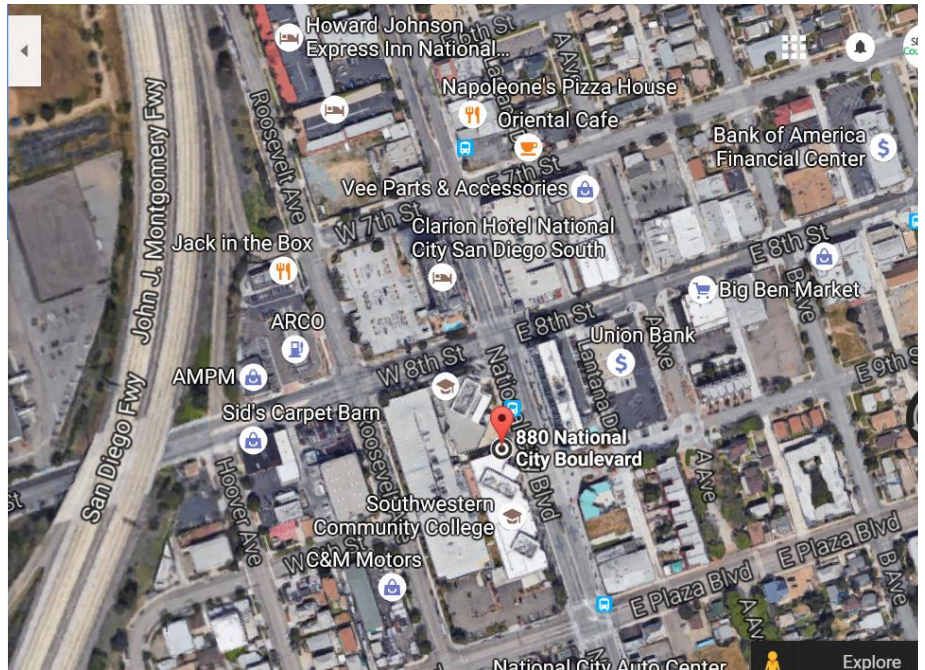

*Please write clearly mm/dd/yy example 01/20/18  
(Do not leave blank)*

**DISPLAY ON DASHBOARD**  
**PARKING PERMIT**

**San Diego, Orange, Imperial PTAC located at the Southwestern College Higher Education Center in National City**

880 National City Blvd., Suite 7100  
National City, CA 91950

[Driving Directions](#)

(619) 216-6671

**NOTE PARKING:** You may park in any student space in the parking structure located at 901 Roosevelt Avenue between Plaza Boulevard and 8<sup>th</sup> Street. Parking is available on the first or second level (do not park in the rooftop). Walk toward the street level on National City Boulevard for entrance to the Higher Education Center.

## **SOUTH on I-5**

Take I-5 South to 8<sup>th</sup> Street exit  
Merge onto 8<sup>th</sup> Street  
Turn right onto Roosevelt Ave  
Turn left into parking structure

## **NORTH on I-5**

Take I-5 North to the Plaza Blvd. Exit towards downtown  
Turn left onto Roosevelt Ave  
Turn right into the parking structure located on Roosevelt Ave.